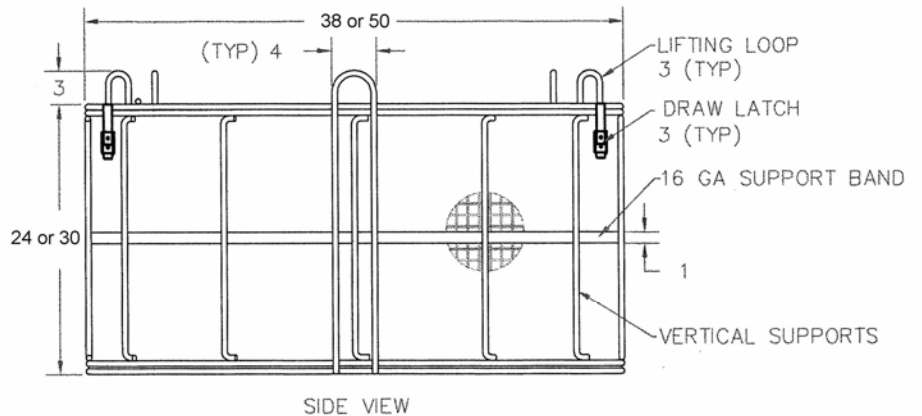

POWER WASHER BASKETS:

SMALL DIAMETER BASKETS:

Round 25" diameter basket with lifting bar and locking removable lid. Available in Steel or 304 Stainless Steel and with two optional opening sizes. Optional PVC coating available on request.

Mesh Size and Material Type	Part#	Price
#2 Mesh Steel (2 opening per inch .120" dia wire)		Call
#4 Mesh Steel (4 opening per inch .080 dia wire)		Call
#2 Mesh 304 SS (2 opening per inch .120" dia wire)		Call
#4 Mesh 304 SS (4 opening per inch .080 dia wire)		Call

LARGE DIAMETER BASKETS:

All Mesh is #1
 One opening per inch
 0.105 inch diameter wire mesh
 Latching removable lid
 1/2" Diameter Bar Stock

Diameter x Height	Mat'l	Part #	Price
38od x 24	Steel		Call
38od x 30	Steel		Call
50od x 24	Steel		Call
50od x 30	Steel		Call
38od x 24	304 SS		Call
38od x 30	304 SS		Call
50od x 24	304 SS		Call
50od x 30	304 SS		Call

All rod is 1/2" dia
 Basket Capacity is 800 lbs
 Available in Carbon steel or 304 SS