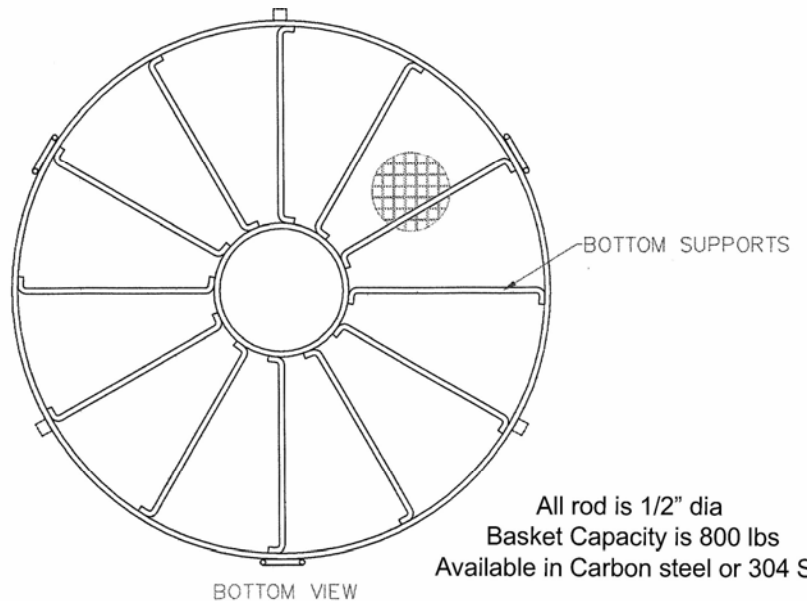

POWER WASHER BASKETS:

SMALL DIAMETER BASKETS:

Round 25" diameter basket with lifting bar and locking removable lid. Available in Steel or 304 Stainless Steel and with two optional opening sizes. Optional PVC coating available on request.

Mesh Size and Material Type	Part#	Price
#2 Mesh Steel (2 opening per inch .120" dia wire)		Call
#4 Mesh Steel (4 opening per inch .080 dia wire)		Call
#2 Mesh 304 SS (2 opening per inch .120" dia wire)		Call
#4 Mesh 304 SS (4 opening per inch .080 dia wire)		Call

LARGE DIAMETER BASKETS:

All Mesh is #1
 One opening per inch
 0.105 inch diameter wire mesh
 Latching removable lid
 1/2" Diameter Bar Stock

Diameter x Height	Mat'l	Part #	Price
38od x 24	Steel		Call
38od x 30	Steel		Call
50od x 24	Steel		Call
50od x 30	Steel		Call
38od x 24	304 SS		Call
38od x 30	304 SS		Call
50od x 24	304 SS		Call
50od x 30	304 SS		Call

All rod is 1/2" dia
 Basket Capacity is 800 lbs
 Available in Carbon steel or 304 SS