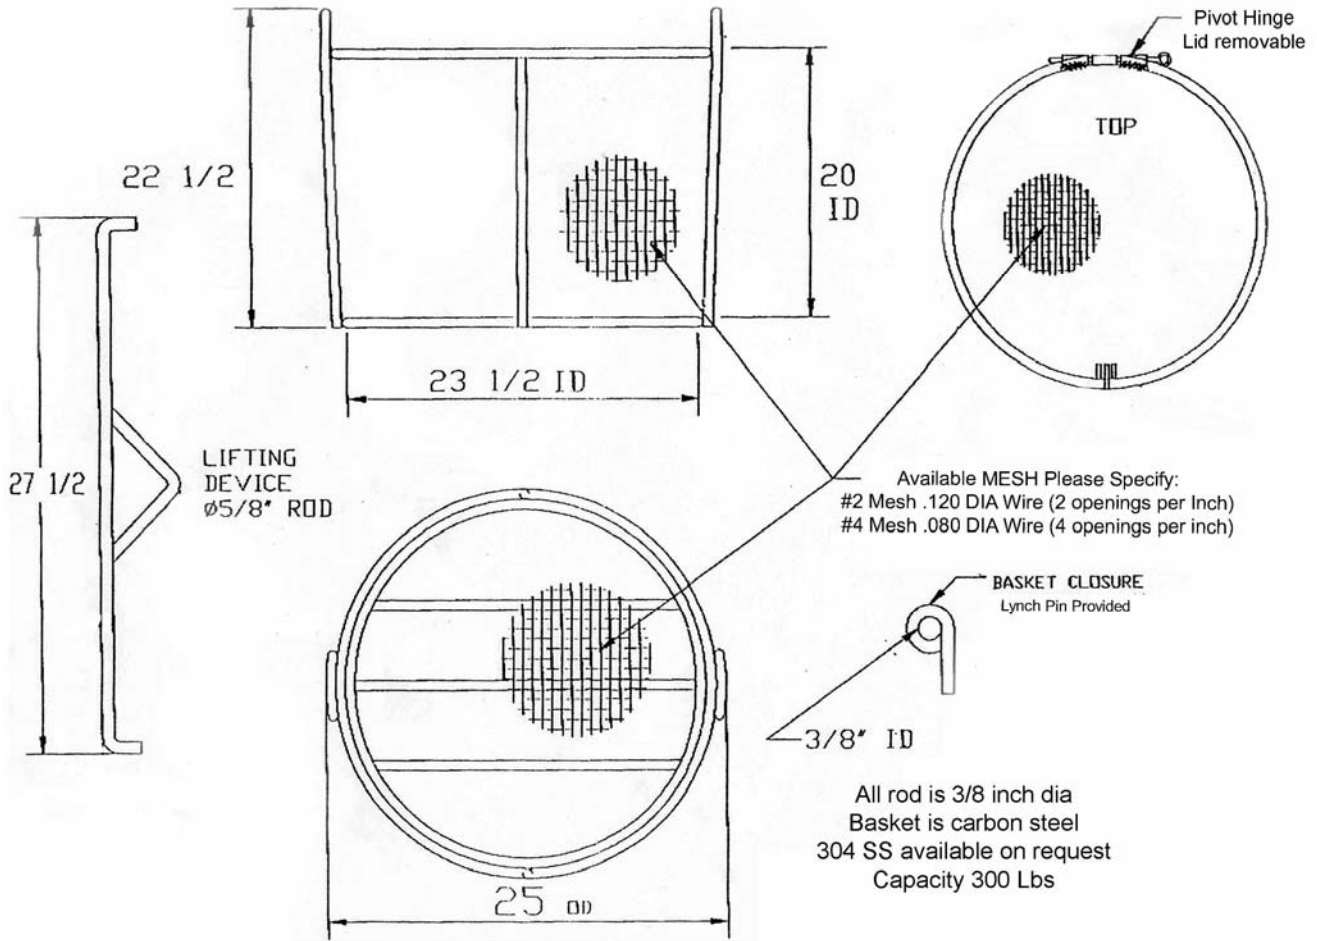

POWER WASHER BASKETS:

SMALL DIAMETER BASKETS:

Round 25" diameter basket with lifting bar and locking removable lid. Available in Steel or 304 Stainless Steel and with two optional opening sizes. Optional PVC coating available on request.

Mesh Size and Material Type	Part#	Price
#2 Mesh Steel (2 opening per inch .120" dia wire)		Call
#4 Mesh Steel (4 opening per inch .080 dia wire)		Call
#2 Mesh 304 SS (2 opening per inch .120" dia wire)		Call
#4 Mesh 304 SS (4 opening per inch .080 dia wire)		Call

LARGE DIAMETER BASKETS:

All Mesh is #1
 One opening per inch
 0.105 inch diameter wire mesh
 Latching removable lid
 1/2" Diameter Bar Stock

Diameter x Height	Mat'l	Part #	Price
38od x 24	Steel		Call
38od x 30	Steel		Call
50od x 24	Steel		Call
50od x 30	Steel		Call
38od x 24	304 SS		Call
38od x 30	304 SS		Call
50od x 24	304 SS		Call
50od x 30	304 SS		Call

All rod is 1/2" dia
 Basket Capacity is 800 lbs
 Available in Carbon steel or 304 SS