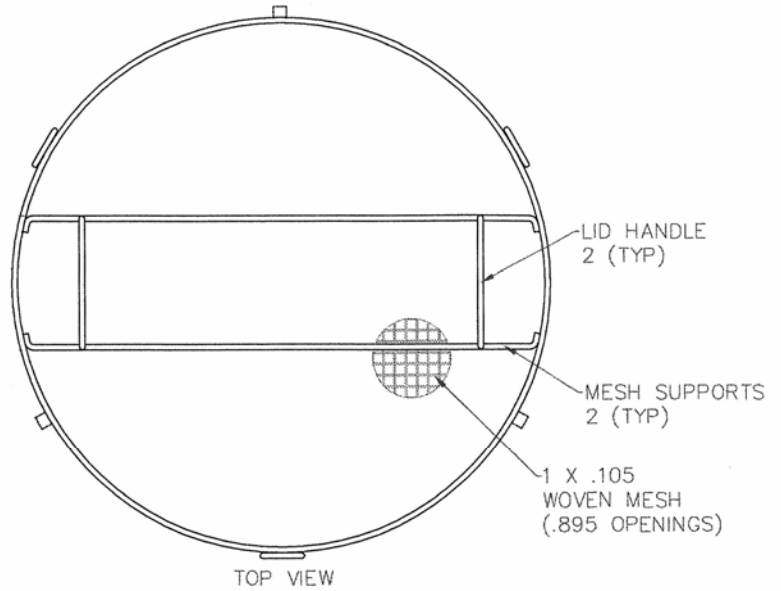

POWER WASHER BASKETS:

SMALL DIAMETER BASKETS:

Round 25" diameter basket with lifting bar and locking removable lid. Available in Steel or 304 Stainless Steel and with two optional opening sizes. Optional PVC coating available on request.

Mesh Size and Material Type	Part#	Price
#2 Mesh Steel (2 opening per inch .120" dia wire)		Call
#4 Mesh Steel (4 opening per inch .080 dia wire)		Call
#2 Mesh 304 SS (2 opening per inch .120" dia wire)		Call
#4 Mesh 304 SS (4 opening per inch .080 dia wire)		Call

LARGE DIAMETER BASKETS:

All Mesh is #1
 One opening per inch
 0.105 inch diameter wire mesh
 Latching removable lid
 1/2" Diameter Bar Stock

Diameter x Height	Mat'l	Part #	Price
38od x 24	Steel		Call
38od x 30	Steel		Call
50od x 24	Steel		Call
50od x 30	Steel		Call
38od x 24	304 SS		Call
38od x 30	304 SS		Call
50od x 24	304 SS		Call
50od x 30	304 SS		Call

All rod is 1/2" dia
 Basket Capacity is 800 lbs
 Available in Carbon steel or 304 SS